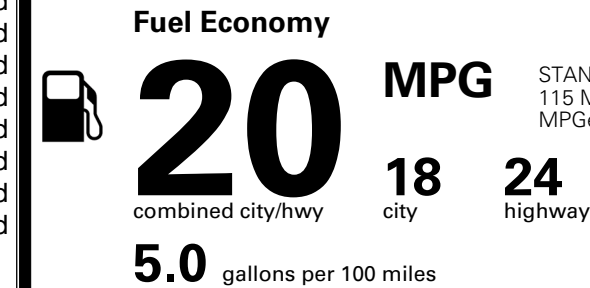

\$495.00
 \$625.00
 \$250.00

MSRP INCLUDING OPTIONS

\$ 48,660.00

INLAND FREIGHT AND HANDLING

\$ 1,545.00

TOTAL MANUFACTURER'S SUGGESTED RETAIL PRICE ▶

\$ 50,205.00

TOTAL ADDITIONAL WEIGHT: 7.2

EPA DOT Fuel Economy and Environment

Gasoline Vehicle

STANDARD SUVS range from 13 to 115 MPG. The best vehicle rates 146 MPGe.

You spend
\$3,500
 more in fuel costs
 over 5 years
 compared to the
 average new vehicle.

Annual fuel cost
\$2,300

Fuel Economy & Greenhouse Gas Rating (tailpipe only) Smog Rating (tailpipe only)

This vehicle emits 429 grams CO₂ per mile. The best emits 0 grams per mile (tailpipe only). Producing and distributing fuel also create emissions; learn more at fueleconomy.gov.