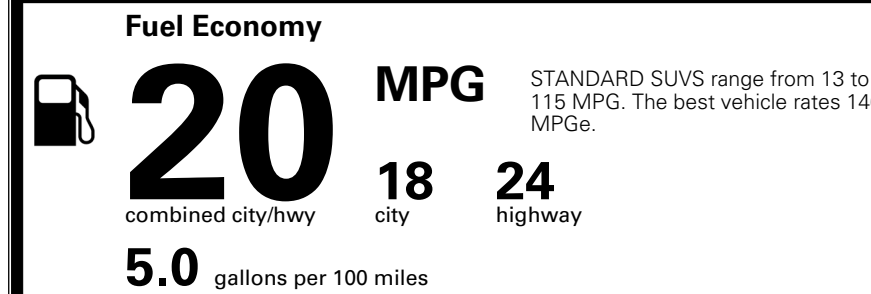

EPA DOT Fuel Economy and Environment

Gasoline Vehicle

You spend
\$3,500
 more in fuel costs
 over 5 years
 compared to the
 average new vehicle.

Annual fuel cost
\$2,300

Actual results will vary for many reasons, including driving conditions and how you drive and maintain your vehicle. The average new vehicle gets 29 MPG and costs \$8,000 to fuel over 5 years. Cost estimates are based on 15,000 miles per year at \$ 3.10 per gallon. MPGe is miles per gasoline gallon equivalent. Vehicle emissions are a significant cause of climate change and smog.