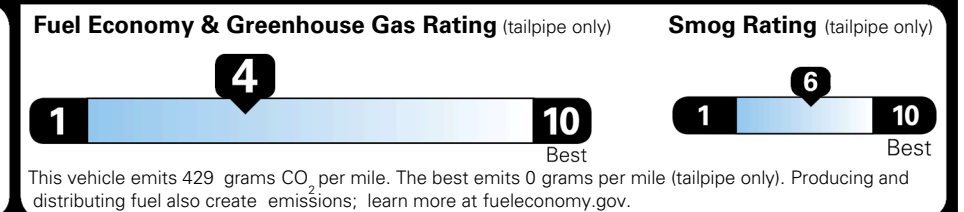

\$495.00
 \$625.00
 \$250.00

MSRP INCLUDING OPTIONS

\$ 48,660.00

INLAND FREIGHT AND HANDLING

\$ 1,545.00

TOTAL MANUFACTURER'S SUGGESTED RETAIL PRICE ▶

\$ 50,205.00

TOTAL ADDITIONAL WEIGHT: 7.2

EPA DOT Fuel Economy and Environment

Gasoline Vehicle

You spend
\$3,500
 more in fuel costs
 over 5 years
 compared to the
 average new vehicle.

Annual fuel cost
\$2,300

Actual results will vary for many reasons, including driving conditions and how you drive and maintain your vehicle. The average new vehicle gets 29 MPG and costs \$8,000 to fuel over 5 years. Cost estimates are based on 15,000 miles per year at \$ 3.10 per gallon. MPGe is miles per gasoline gallon equivalent. Vehicle emissions are a significant cause of climate change and smog.