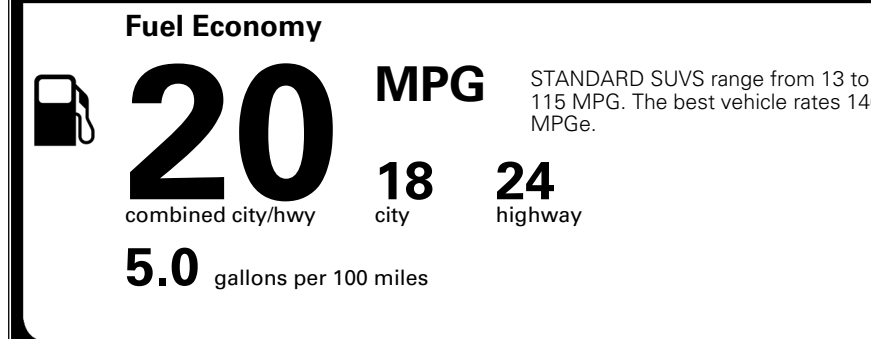

TOTAL ADDITIONAL WEIGHT:

\$ 47,290.00

Included
 Included
 Included
 Included
 Included
 Included
 Included

\$625.00

\$ 49,460.00

EPA DOT Fuel Economy and Environment

Gasoline Vehicle

You spend \$3,500 more in fuel costs over 5 years
 compared to the average new vehicle.