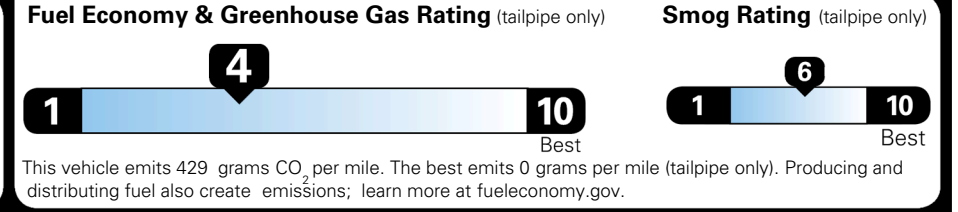

\$ 1,545.00

\$ 50,600.00

EPA DOT Fuel Economy and Environment

Gasoline Vehicle

You spend
\$3,500
 more in fuel costs
 over 5 years
 compared to the
 average new vehicle.

Annual fuel cost
\$2,300

Actual results will vary for many reasons, including driving conditions and how you drive and maintain your vehicle. The average new vehicle gets 29 MPG and costs \$8,000 to fuel over 5 years. Cost estimates are based on 15,000 miles per year at \$ 3.10 per gallon. MPGe is miles per gasoline gallon equivalent. Vehicle emissions are a significant cause of climate change and smog.