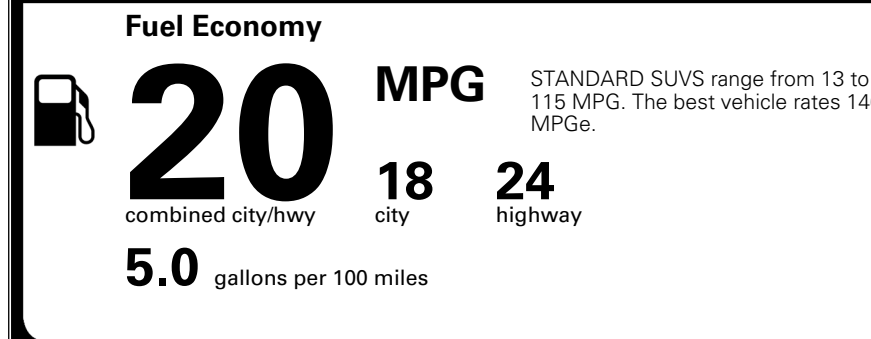

\$ 1,545.00

\$ 50,600.00

EPA DOT Fuel Economy and Environment

Gasoline Vehicle

You spend
\$3,500
 more in fuel costs
 over 5 years
 compared to the
 average new vehicle.

Annual fuel cost
\$2,300

Actual results will vary for many reasons, including driving conditions and how you drive and maintain your vehicle. The average new vehicle gets 29 MPG and costs \$8,000 to fuel over 5 years. Cost estimates are based on 15,000 miles per year at \$ 3.10 per gallon. MPGe is miles per gasoline gallon equivalent. Vehicle emissions are a significant cause of climate change and smog.