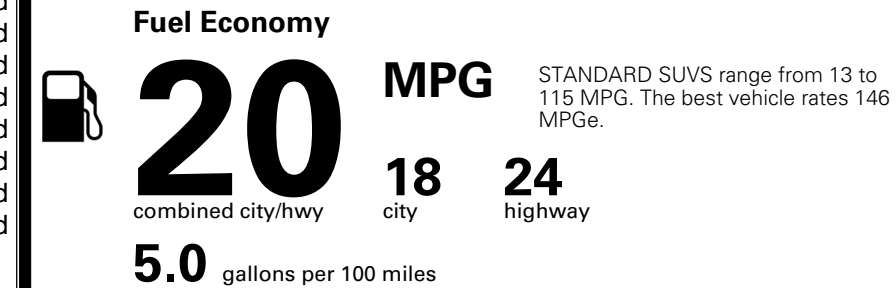

## EPA DOT Fuel Economy and Environment

Gasoline Vehicle

You spend  
**\$3,500**  
 more in fuel costs  
 over 5 years  
 compared to the  
 average new vehicle.

Annual fuel cost  
**\$2,300**

Actual results will vary for many reasons, including driving conditions and how you drive and maintain your vehicle. The average new vehicle gets 29 MPG and costs \$8,000 to fuel over 5 years. Cost estimates are based on 15,000 miles per year at \$ 3.10 per gallon. MPGe is miles per gasoline gallon equivalent. Vehicle emissions are a significant cause of climate change and smog.