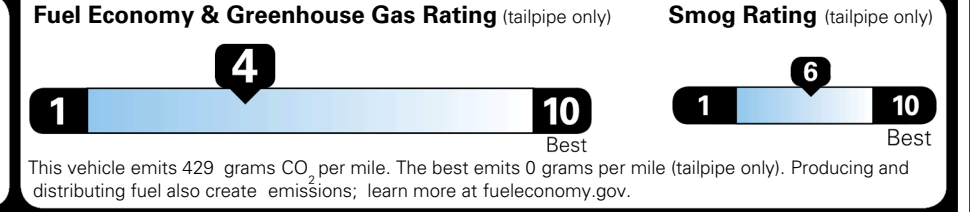

Actual results will vary for many reasons, including driving conditions and how you drive and maintain your vehicle. The average new vehicle gets 29 MPG and costs $8,000 to fuel over 5 years. Cost estimates are based on 15,000 miles per year at $ 3.10 per gallon. MPGe is miles per gasoline gallon equivalent. Vehicle emissions are a significant cause of climate change and smog.

fueleconomy.gov

Calculate personalized estimates and compare vehicles

GOVERNMENT 5-STAR SAFETY RATINGS

Overall Vehicle Score	Not Rated	
Based on the combined rating of frontal, side and rollover. Should ONLY be compared to other vehicles of similar size and weight.		
Frontal Crash	Driver	Not Rated
	Passenger	Not Rated
Based on the risk of injury in a frontal impact. Should ONLY be compared to other vehicles of similar size and weight.		
Side Crash	Front seat	Not Rated
	Rear seat	Not Rated
Star ratings based on the risk of injury in a side impact.		
Rollover	Not Rated	
Star ratings based on the risk of rollover in a single-vehicle crash.		

Star ratings range from 1 to 5 stars (★★★★★) with 5 being the highest.
Source: National Highway Traffic Safety Administration (NHTSA).
www.safercar.gov or 1-888-327-4236

Manufacturer's suggested retail price includes Manufacturer's recommended pre-delivery service. License and title fees, state and local taxes and other dealer installed options and accessories are not included in the manufacturer's suggested retail price.

PARTS CONTENT INFORMATION

FOR VEHICLES IN THIS CAR LINE U.S./CANADIAN PARTS CONTENT: 50 %

MAJOR SOURCES OF FOREIGN PARTS: KOREA: 35%

NOTE: PARTS CONTENT DOES NOT INCLUDE FINAL ASSEMBLY, DISTRIBUTION, OR OTHER NON-PARTS COSTS.

FOR THIS VEHICLE FINAL ASSEMBLY POINT: WEST POINT, GA, USA

COUNTRY OF ORIGIN ENGINE (MOTOR): KOREA
TRANSMISSION: USA