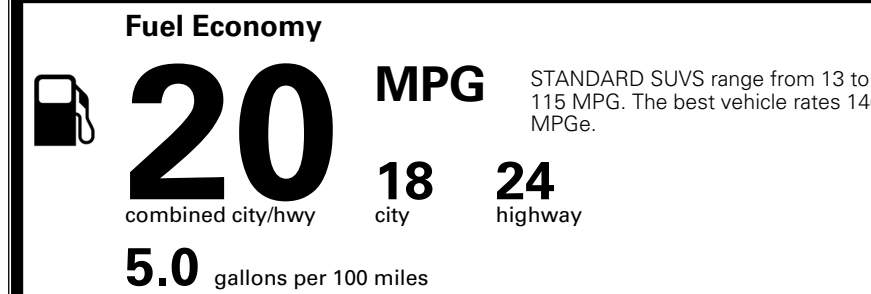

WARRANTY
10 Year/100,000 Mile Limited Powertrain Warranty
5 Year/60,000 Mile Limited Basic Warranty
5 Year/60,000 Mile Roadside Assistance

*Additional terms and conditions apply.
**Kia Connect may be currently unavailable for some Model Year 2022 and newer vehicles sold or purchased in Massachusetts; please see owners.kia.com for more information.
NOTE: When you purchase this vehicle, Kia America, Inc. collects personal information you provide to the dealership. For information on our collection and use of personal information and your rights, please see our Privacy Policy on www.kia.com.

MANUFACTURER'S SUGGESTED RETAIL PRICE ▶

COMPARE X-LINE EX AWD FEATURES

Added to/in place of standard EX AWD features

- 21" Gloss Black Alloy Wheels
- LED Projector Fog Lights
- X-Line Exterior and Interior Styling
- Liftgate Lamp
- Black Exterior Emblems
- 2nd Row Captain's Chairs (2 Seats)
- Self-Leveling Rear Suspension

ADDITIONAL INSTALLED EQUIPMENT:
(In addition to or in place of standard features)
Black Jade Green Paint
Towing Package
- Tow Hitch

MSRP INCLUDING OPTIONS

INLAND FREIGHT AND HANDLING

TOTAL MANUFACTURER'S SUGGESTED RETAIL PRICE ▶

TOTAL ADDITIONAL WEIGHT:

$ 47,290.00

Included
Included
Included
Included
Included
Included
Included

$495.00
$625.00

$ 48,410.00

$ 1,545.00

$ 49,955.00

EPA DOT Fuel Economy and Environment

Gasoline Vehicle

You spend
$3,500
more in fuel costs
over 5 years
compared to the
average new vehicle.

Annual fuel cost
$2,300