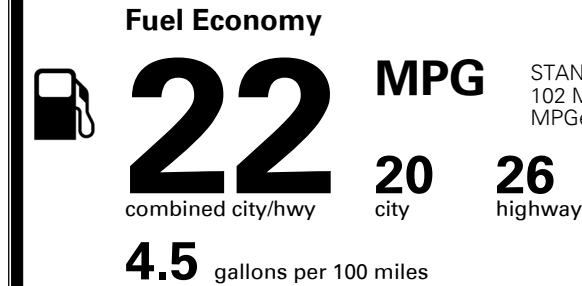

EPA DOT Fuel Economy and Environment

Gasoline Vehicle

STANDARD SUVs range from 13 to 102 MPG. The best vehicle rates 140 MPGe.

You spend
$2,500
more in fuel costs
over 5 years
compared to the
average new vehicle.

Annual fuel cost
$2,450