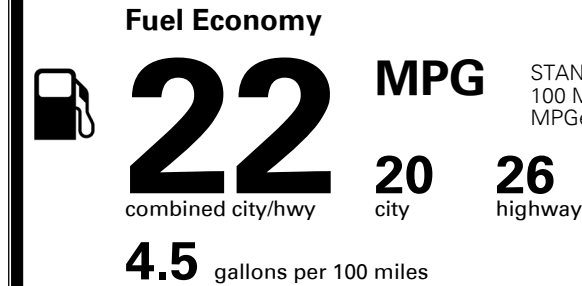

\$600.00
 \$225.00
 \$115.00

MSRP INCLUDING OPTIONS

\$ 39,030.00

INLAND FREIGHT AND HANDLING

\$ 1,395.00

TOTAL MANUFACTURER'S SUGGESTED RETAIL PRICE ▶

\$ 40,425.00

TOTAL ADDITIONAL WEIGHT: 17.6

EPA DOT Fuel Economy and Environment

Gasoline Vehicle

STANDARD SUVs range from 11 to 100 MPG. The best vehicle rates 140 MPGe.

You spend \$2,500 more in fuel costs over 5 years compared to the average new vehicle.

Annual fuel cost \$2,450

Fuel Economy & Greenhouse Gas Rating (tailpipe only) Smog Rating (tailpipe only)

This vehicle emits 398 grams CO₂ per mile. The best emits 0 grams per mile (tailpipe only). Producing and distributing fuel also create emissions; learn more at fueleconomy.gov.