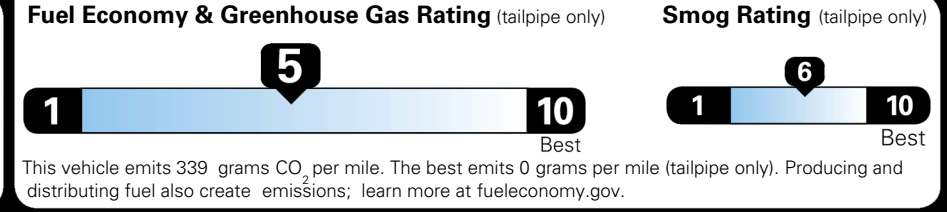

Gasoline Vehicle

You spend $1,000 more in fuel costs over 5 years compared to the average new vehicle.

Annual fuel cost $1,900

Actual results will vary for many reasons, including driving conditions and how you drive and maintain your vehicle. The average new vehicle gets 29 MPG and costs $8,500 to fuel over 5 years. Cost estimates are based on 15,000 miles per year at $ 3.30 per gallon. MPGe is miles per gasoline gallon equivalent. Vehicle emissions are a significant cause of climate change and smog.

fueleconomy.gov
Calculate personalized estimates and compare vehicles