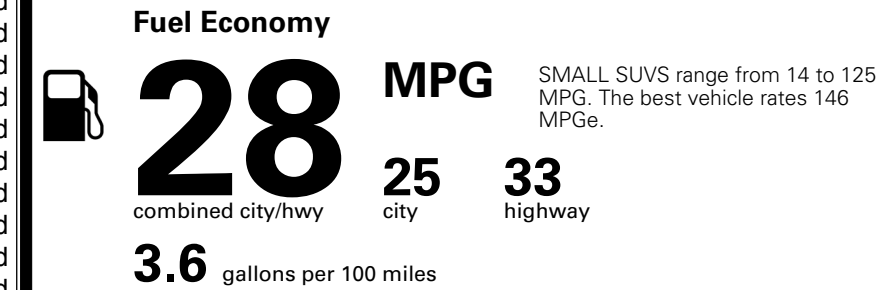

EPA DOT Fuel Economy and Environment

Gasoline Vehicle

You spend $250 more in fuel costs over 5 years compared to the average new vehicle.

Annual fuel cost $1,750