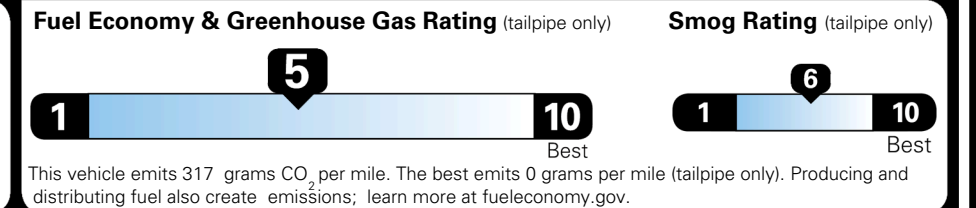

\$495.00
 \$220.00

MSRP INCLUDING OPTIONS

\$ 37,105.00

INLAND FREIGHT AND HANDLING

\$ 1,495.00

TOTAL MANUFACTURER'S SUGGESTED RETAIL PRICE ▶

\$ 38,600.00

TOTAL ADDITIONAL WEIGHT: 4.4

EPA DOT Fuel Economy and Environment

Gasoline Vehicle

You spend \$250 more in fuel costs over 5 years compared to the average new vehicle.

Annual fuel cost \$1,750

Actual results will vary for many reasons, including driving conditions and how you drive and maintain your vehicle. The average new vehicle gets 29 MPG and costs \$8,500 to fuel over 5 years. Cost estimates are based on 15,000 miles per year at \$ 3.30 per gallon. MPGe is miles per gasoline gallon equivalent. Vehicle emissions are a significant cause of climate change and smog.