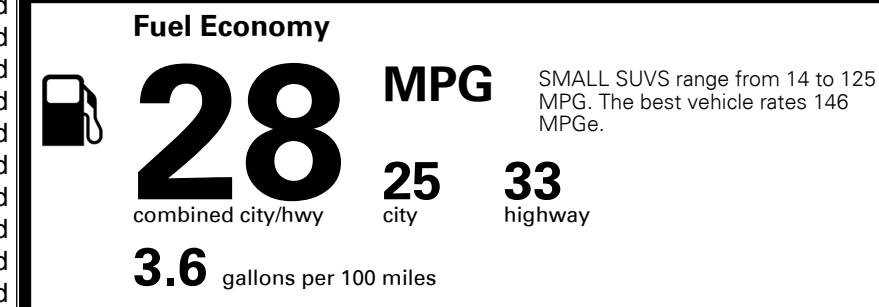

EPA DOT Fuel Economy and Environment

Gasoline Vehicle

You spend $250 more in fuel costs over 5 years compared to the average new vehicle.

Annual fuel cost $1,750