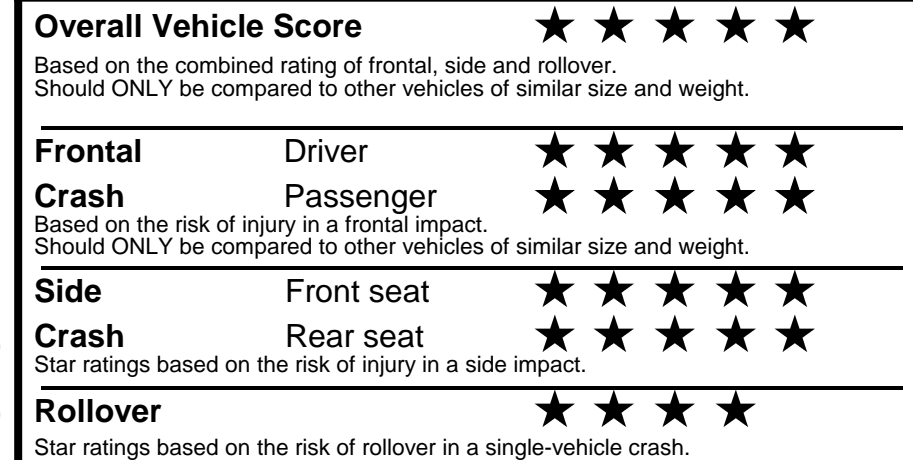

fueleconomy.gov

Calculate personalized estimates and compare vehicles

GOVERNMENT 5-STAR SAFETY RATINGS

Star ratings range from 1 to 5 stars (★★★★★) with 5 being the highest.
 Source: National Highway Traffic Safety Administration (NHTSA).
www.safercar.gov or 1-888-327-4236