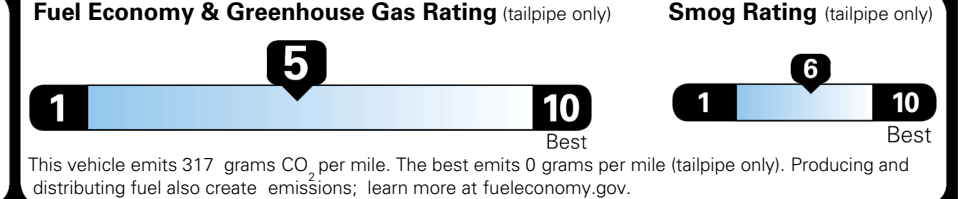

Actual results will vary for many reasons, including driving conditions and how you drive and maintain your vehicle. The average new vehicle gets 29 MPG and costs $8,500 to fuel over 5 years. Cost estimates are based on 15,000 miles per year at $ 3.30 per gallon. MPGe is miles per gasoline gallon equivalent. Vehicle emissions are a significant cause of climate change and smog.

fueleconomy.gov
Calculate personalized estimates and compare vehicles

Smartphone QR Code