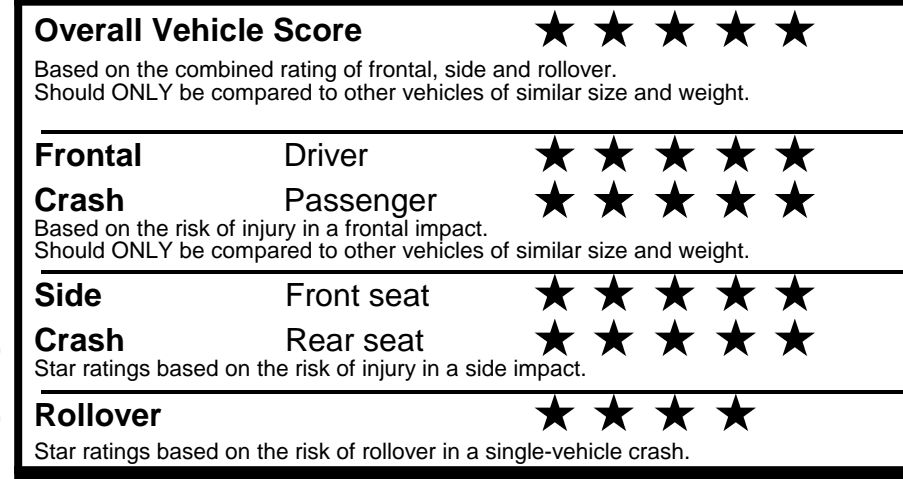

fueleconomy.gov
 Calculate personalized estimates and compare vehicles

Smartphone QR Code

GOVERNMENT 5-STAR SAFETY RATINGS

PARTS CONTENT INFORMATION

FOR VEHICLES IN THIS CAR LINE U.S./CANADIAN PARTS CONTENT: 55 %