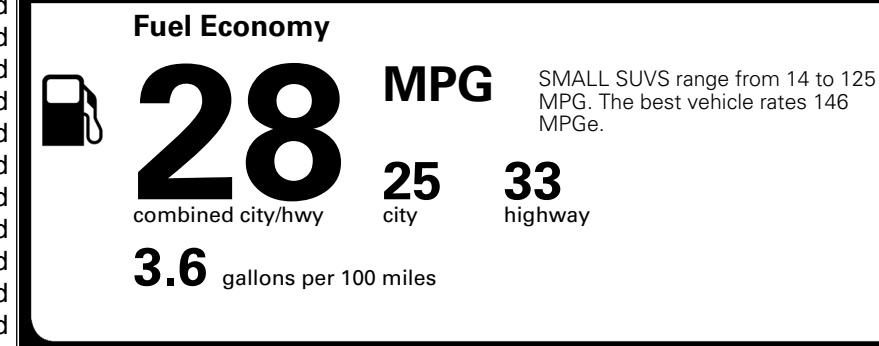

EPA DOT Fuel Economy and Environment

Gasoline Vehicle

You spend $250 more in fuel costs over 5 years compared to the average new vehicle.

Annual fuel cost $1,750