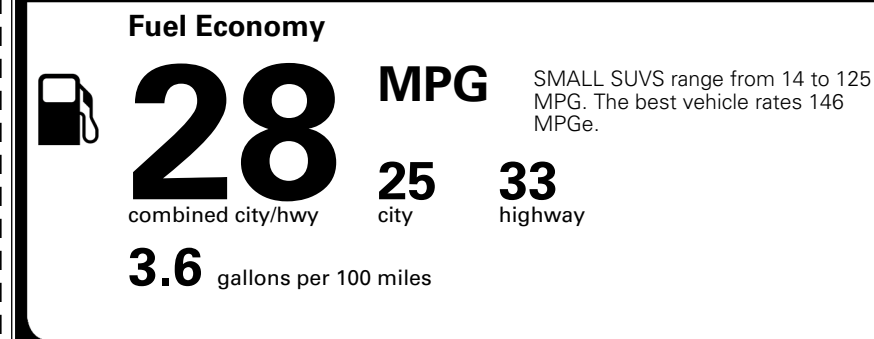

INLAND FREIGHT AND HANDLING

\$ 1,495.00

TOTAL MANUFACTURER'S SUGGESTED RETAIL PRICE ▶

\$ 33,780.00

TOTAL ADDITIONAL WEIGHT: 6.6

EPA DOT Fuel Economy and Environment

Gasoline Vehicle

You spend \$250 more in fuel costs over 5 years compared to the average new vehicle.