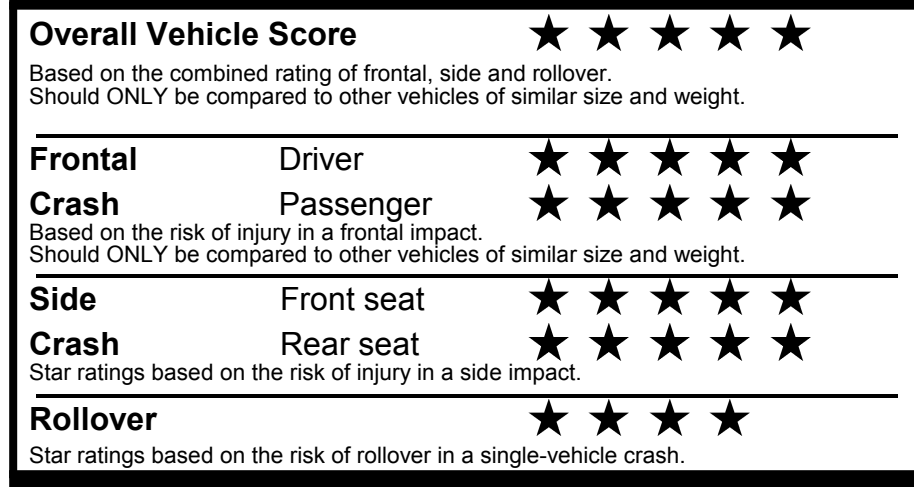

GOVERNMENT 5-STAR SAFETY RATINGS

Star ratings range from 1 to 5 stars (★★★★★) with 5 being the highest.
Source: National Highway Traffic Safety Administration (NHTSA).
www.safercar.gov or 1-888-327-4236

Manufacturer's suggested retail price includes Manufacturer's recommended pre-delivery service. License and title fees, state and local taxes and other dealer installed options and accessories are not included in the manufacturer's suggested retail price.

PARTS CONTENT INFORMATION

FOR VEHICLES IN THIS CAR LINE U.S./CANADIAN PARTS CONTENT: 55 %

MAJOR SOURCES OF FOREIGN PARTS: KOREA: 30%

NOTE: PARTS CONTENT DOES NOT INCLUDE FINAL ASSEMBLY, DISTRIBUTION, OR OTHER NON-PARTS COSTS.

FOR THIS VEHICLE FINAL ASSEMBLY POINT: WEST POINT, GA, USA

COUNTRY OF ORIGIN ENGINE (MOTOR): USA

TRANSMISSION: USA

*Additional terms and conditions apply.
**Kia Connect may be currently unavailable for some Model Year 2022 and newer vehicles sold or purchased in Massachusetts; please see owners.kia.com for more information.
NOTE: When you purchase this vehicle, Kia America, Inc. collects personal information you provide to the dealership. For information on our collection and use of personal information and your rights, please see our Privacy Policy on www.kia.com.