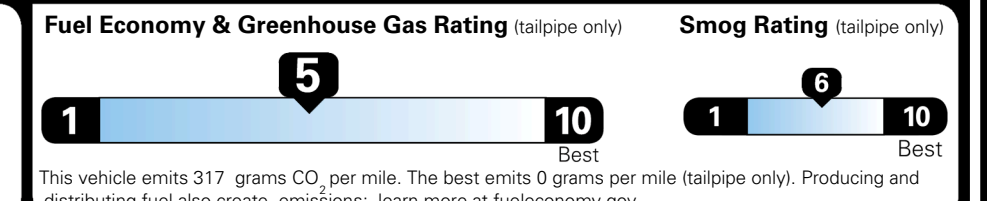

Actual results will vary for many reasons, including driving conditions and how you drive and maintain your vehicle. The average new vehicle gets 29 MPG and costs $8,500 to fuel over 5 years. Cost estimates are based on 15,000 miles per year at $ 3.30 per gallon. MPGe is miles per gasoline gallon equivalent. Vehicle emissions are a significant cause of climate change and smog.

fueleconomy.gov
Calculate personalized estimates and compare vehicles