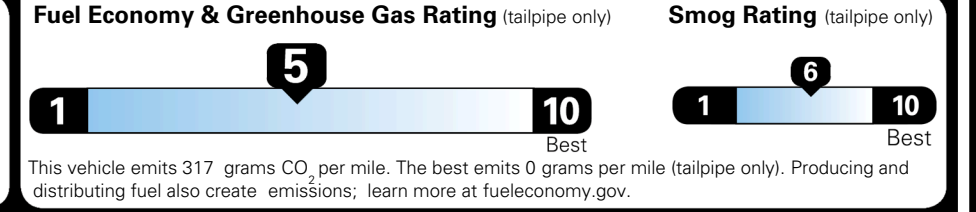

EPA DOT Fuel Economy and Environment

Gasoline Vehicle

You spend \$250 more in fuel costs over 5 years compared to the average new vehicle.

Annual fuel cost \$1,750

Actual results will vary for many reasons, including driving conditions and how you drive and maintain your vehicle. The average new vehicle gets 29 MPG and costs \$8,500 to fuel over 5 years. Cost estimates are based on 15,000 miles per year at \$ 3.30 per gallon. MPGe is miles per gasoline gallon equivalent. Vehicle emissions are a significant cause of climate change and smog.