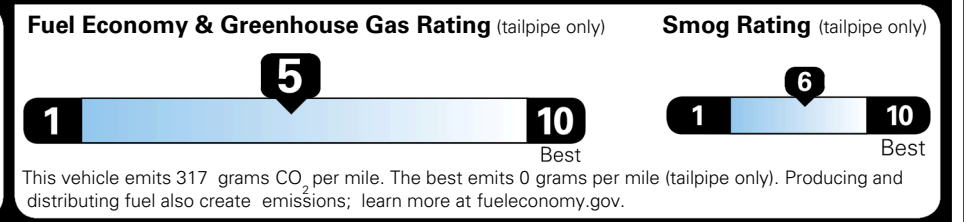

EPA DOT Fuel Economy and Environment

Gasoline Vehicle

You spend \$250 more in fuel costs over 5 years compared to the average new vehicle.

Annual fuel cost \$1,750

Actual results will vary for many reasons, including driving conditions and how you drive and maintain your vehicle. The average new vehicle gets 29 MPG and costs \$8,500 to fuel over 5 years. Cost estimates are based on 15,000 miles per year at \$ 3.30 per gallon. MPGe is miles per gasoline gallon equivalent. Vehicle emissions are a significant cause of climate change and smog.