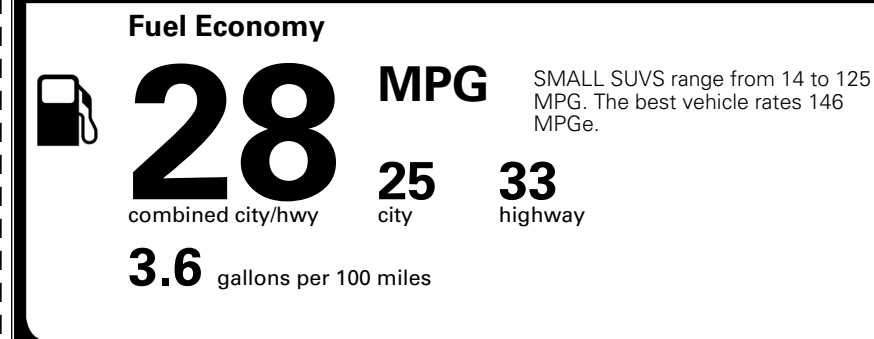

EPA DOT Fuel Economy and Environment

Gasoline Vehicle

You spend $250 more in fuel costs over 5 years compared to the average new vehicle.

Annual fuel cost $1,750