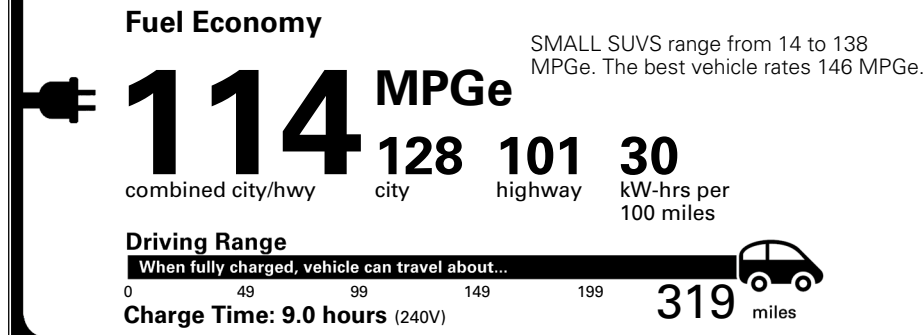

MANUFACTURER'S SUGGESTED RETAIL PRICE ▶

$ 48,700.00

COMPARE GT-LINE RWD FEATURES

Added to/in place of standard WIND RWD features
- Power Sunroof
- GT-Line Exterior and Interior Styling
- Head-Up Display
- Remote Smart Parking Assist 2
- Parking Collision-Avoidance Assist - Fwd & Side
- Meridian Premium Audio System
- HomeLink™ Garage Opener
- Smartphone Digital Key* (Requires Kia Connect**)
- Alloy Pedals
- Power Tilt & Telescopic Steering Wheel

Included
Included
Included
Included
Included
Included
Included
Included
Included
Included
Included

ADDITIONAL INSTALLED EQUIPMENT:

(In addition to or in place of standard features)
Carpeted Floor Mats
NACS Charge Port DC Adapter

$240.00
Included

MSRP INCLUDING OPTIONS

$ 48,940.00

INLAND FREIGHT AND HANDLING

$ 1,545.00

TOTAL MANUFACTURER'S SUGGESTED RETAIL PRICE ▶

$ 50,485.00

TOTAL ADDITIONAL WEIGHT: 11.2

*Additional terms and conditions apply.

**Kia Connect may be currently unavailable for some Model Year 2022 and newer vehicles sold or purchased in Massachusetts; please see owners.kia.com for more information.

NOTE: When you purchase this vehicle, Kia America, Inc. collects personal information you provide to the dealership. For information on our collection and use of personal information and your rights, please see our Privacy Policy on www.kia.com.

EPA DOT Fuel Economy and Environment

Electric Vehicle

You save $4,750
in fuel costs over 5 years compared to the average new vehicle.

Annual fuel cost $750