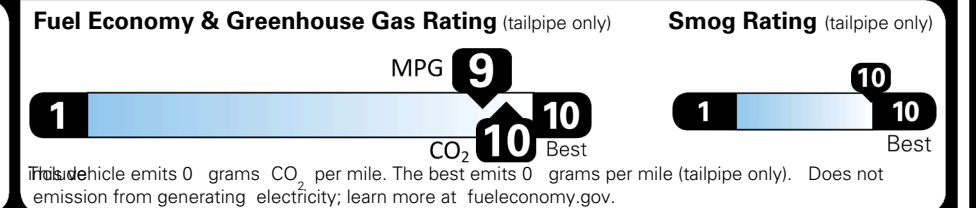

EPA DOT Fuel Economy and Environment

Electric Vehicle

You save \$4,750
 in fuel costs over 5 years compared to the average new vehicle.

Annual fuel cost \$750

Actual results will vary for many reasons, including driving conditions and how you drive and maintain your vehicle. The average new vehicle gets 29 MPG and costs \$8,500 to fuel over 5 years. Cost estimates are based on 15,000 miles per year at \$0.17 per kW-hr. MPGe is miles per gasoline gallon equivalent. Vehicle emissions are a significant cause of global warming and smog.