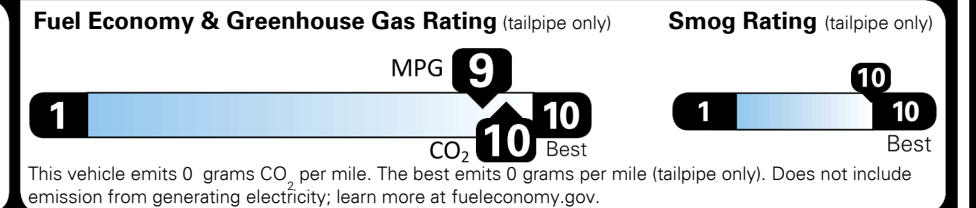

EPA DOT Fuel Economy and Environment

Electric Vehicle

You save \$6,000
 in fuel costs over 5 years compared to the average new vehicle.

Annual fuel cost \$700

Actual results will vary for many reasons, including driving conditions and how you drive and maintain your vehicle. The average new vehicle gets 28 MPG and costs \$9,500 to fuel over 5 years. Cost estimates are based on 15,000 miles per year at \$0.16 per kW-hr. MPGe is miles per gasoline gallon equivalent. Vehicle emissions are a significant cause of global warming and smog.