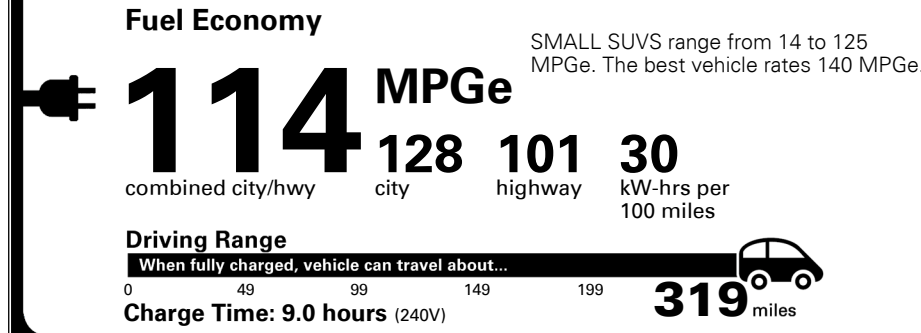

\$220.00

MSRP INCLUDING OPTIONS

\$ 54,420.00

INLAND FREIGHT AND HANDLING

\$ 1,495.00

TOTAL MANUFACTURER'S SUGGESTED RETAIL PRICE ▶

\$ 55,915.00

TOTAL ADDITIONAL WEIGHT: 8.8

EPA DOT Fuel Economy and Environment

Electric Vehicle

You save \$6,000
 in fuel costs over 5 years compared to the average new vehicle.

Annual fuel cost \$700

Actual results will vary for many reasons, including driving conditions and how you drive and maintain your vehicle. The average new vehicle gets 28 MPG and costs \$9,500 to fuel over 5 years. Cost estimates are based on 15,000 miles per year at \$0.16 per kW-hr. MPGe is miles per gasoline gallon equivalent. Vehicle emissions are a significant cause of global warming and smog.