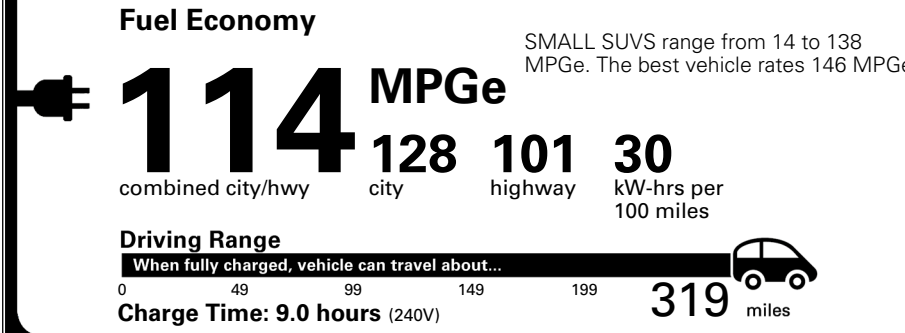

EPA DOT Fuel Economy and Environment

Electric Vehicle

You save \$4,750
 in fuel costs over 5 years compared to the average new vehicle.

Annual fuel cost \$750

Actual results will vary for many reasons, including driving conditions and how you drive and maintain your vehicle. The average new vehicle gets 29 MPG and costs \$8,500 to fuel over 5 years. Cost estimates are based on 15,000 miles per year at \$0.17 per kW-hr. MPGe is miles per gasoline gallon equivalent. Vehicle emissions are a significant cause of global warming and smog.