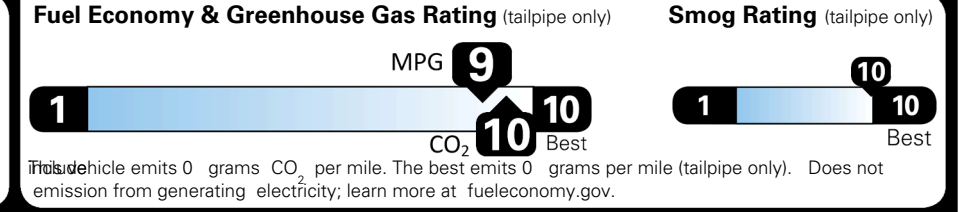

EPA DOT Fuel Economy and Environment

Electric Vehicle

You save \$3,250
 in fuel costs over 5 years compared to the average new vehicle.

Annual fuel cost \$1,050

Actual results will vary for many reasons, including driving conditions and how you drive and maintain your vehicle. The average new vehicle gets 29 MPG and costs \$8,500 to fuel over 5 years. Cost estimates are based on 15,000 miles per year at \$0.17 per kW-hr. MPGe is miles per gasoline gallon equivalent. Vehicle emissions are a significant cause of global warming and smog.