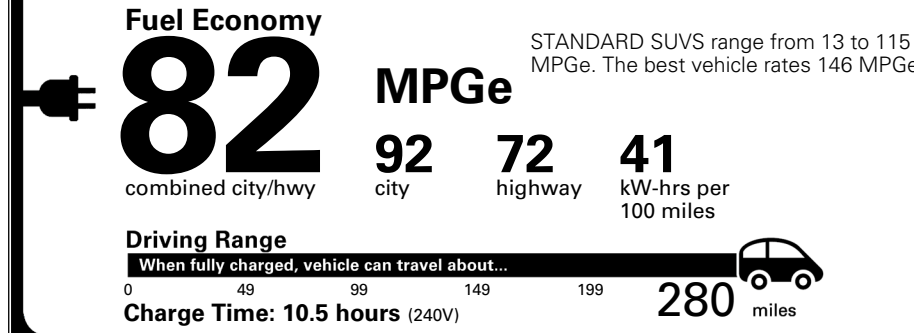

MANUFACTURER'S SUGGESTED RETAIL PRICE ▶

$ 71,900.00

COMPARE GT-LINE AWD FEATURES

Added to/in place of standard LAND AWD features
- 21" Alloy Wheels
- Head-Up Display
- GT-Line Exterior and Interior Styling
- Fr. Passenger Comfort Tilt Seat w/Leg Support
- Parking Collision-Avoidance Assist - Fwd & Side
- Remote Smart Parking Assist 2

Included
Included
Included
Included
Included
Included

ADDITIONAL INSTALLED EQUIPMENT:

(In addition to or in place of standard features)
Glacial White Pearl / Black Roof Paint
Carpeted Floor Mats (6-Passenger)
NACS Charge Port DC Adapter

$995.00
$240.00
Included

MSRP INCLUDING OPTIONS

$ 73,135.00

INLAND FREIGHT AND HANDLING

$ 1,645.00

TOTAL MANUFACTURER'S SUGGESTED RETAIL PRICE ▶

$ 74,780.00

TOTAL ADDITIONAL WEIGHT: 10.4

*Additional terms and conditions apply.

**Kia Connect may be currently unavailable for some Model Year 2022 and newer vehicles sold or purchased in Massachusetts; please see owners.kia.com for more information.

NOTE: When you purchase this vehicle, Kia America, Inc. collects personal information you provide to the dealership. For information on our collection and use of personal information and your rights, please see our Privacy Policy on www.kia.com.

EPA DOT Fuel Economy and Environment

Electric Vehicle

You save $3,250
in fuel costs over 5 years compared to the average new vehicle.

Annual fuel cost $1,050