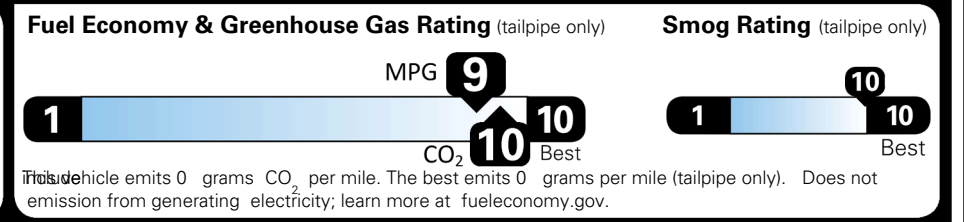

EPA DOT Fuel Economy and Environment

You save \$3,750
 in fuel costs over 5 years compared to the average new vehicle.

Annual fuel cost \$950

Actual results will vary for many reasons, including driving conditions and how you drive and maintain your vehicle. The average new vehicle gets 29 MPG and costs \$8,500 to fuel over 5 years. Cost estimates are based on 15,000 miles per year at \$0.17 per kW-hr. MPGe is miles per gasoline gallon equivalent. Vehicle emissions are a significant cause of global warming and smog.