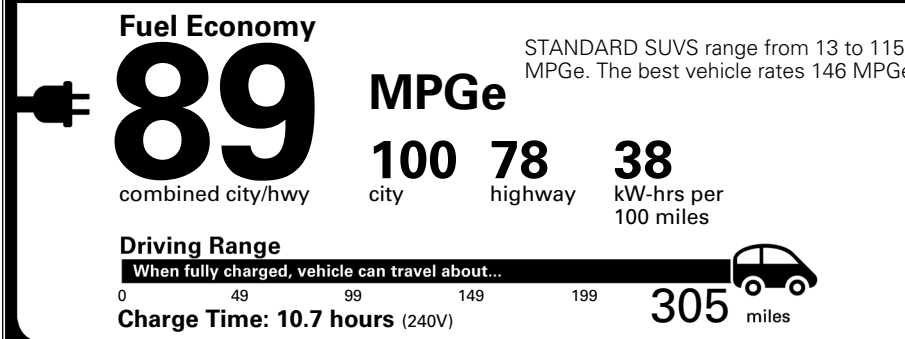

TOTAL MANUFACTURER'S SUGGESTED RETAIL PRICE ▶

\$ 59,785.00

TOTAL ADDITIONAL WEIGHT: 10.4

*Additional terms and conditions apply.
 **Kia Connect may be currently unavailable for some Model Year 2022 and newer vehicles sold or purchased in Massachusetts; please see owners.kia.com for more information.
 NOTE: When you purchase this vehicle, Kia America, Inc. collects personal information you provide to the dealership. For information on our collection and use of personal information and your rights, please see our Privacy Policy on www.kia.com.

EPA DOT Fuel Economy and Environment

You save \$3,750
 in fuel costs over 5 years compared to the average new vehicle.

Annual fuel cost \$950

Actual results will vary for many reasons, including driving conditions and how you drive and maintain your vehicle. The average new vehicle gets 29 MPG and costs \$8,500 to fuel over 5 years. Cost estimates are based on 15,000 miles per year at \$0.17 per kW-hr. MPGe is miles per gasoline gallon equivalent. Vehicle emissions are a significant cause of global warming and smog.