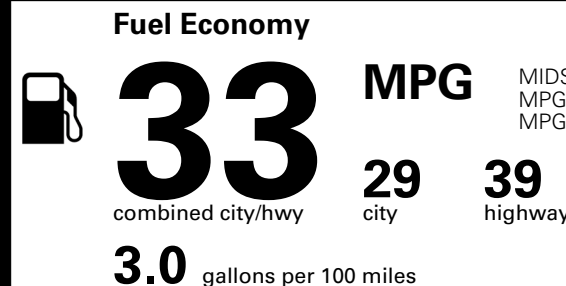

## EPA DOT Fuel Economy and Environment

Gasoline Vehicle

**You save \$1,000**  
 in fuel costs over 5 years compared to the average new vehicle.

**Annual fuel cost \$1,500**

Actual results will vary for many reasons, including driving conditions and how you drive and maintain your vehicle. The average new vehicle gets 29 MPG and costs \$8,500 to fuel over 5 years. Cost estimates are based on 15,000 miles per year at \$ 3.30 per gallon. MPGe is miles per gasoline gallon equivalent. Vehicle emissions are a significant cause of climate change and smog.