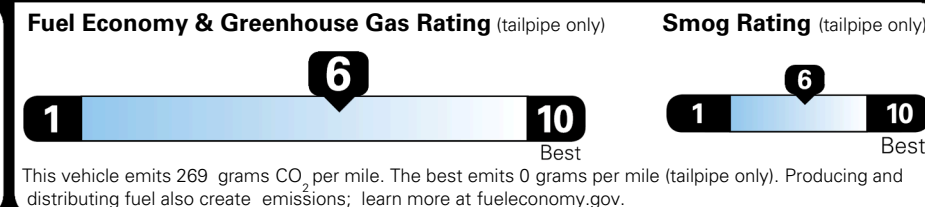

## EPA DOT Fuel Economy and Environment

Gasoline Vehicle

**You save \$1,000**  
 in fuel costs over 5 years compared to the average new vehicle.

**Annual fuel cost \$1,500**

Actual results will vary for many reasons, including driving conditions and how you drive and maintain your vehicle. The average new vehicle gets 29 MPG and costs \$8,500 to fuel over 5 years. Cost estimates are based on 15,000 miles per year at \$ 3.30 per gallon. MPGe is miles per gasoline gallon equivalent. Vehicle emissions are a significant cause of climate change and smog.