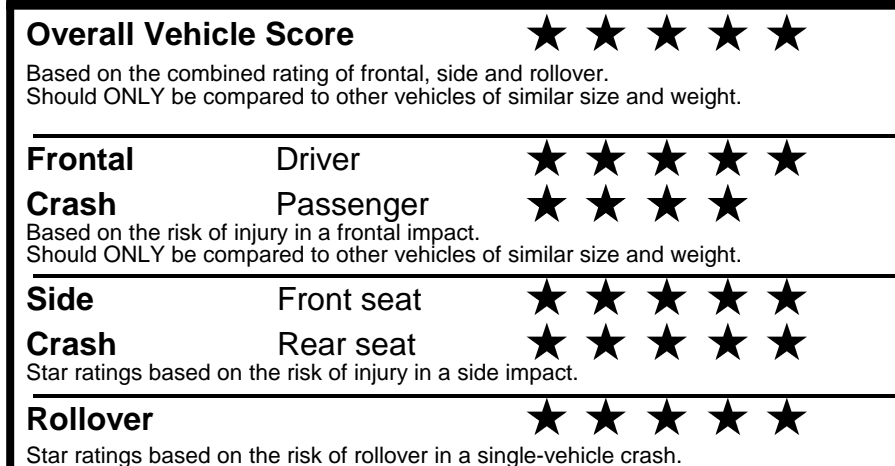

fueleconomy.gov
 Calculate personalized estimates and compare vehicles

Smartphone QR Code

GOVERNMENT 5-STAR SAFETY RATINGS

PARTS CONTENT INFORMATION

FOR VEHICLES IN THIS CAR LINE U.S./CANADIAN PARTS CONTENT: 20 %