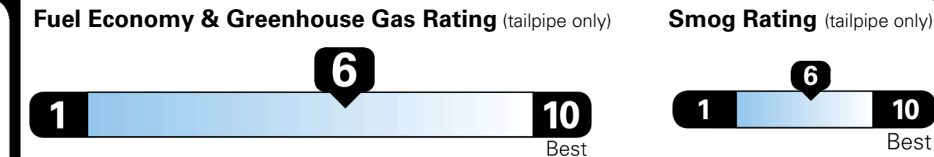

This vehicle emits 269 grams CO₂ per mile. The best emits 0 grams per mile (tailpipe only). Producing and distributing fuel also create emissions; learn more at fueleconomy.gov.

Actual results will vary for many reasons, including driving conditions and how you drive and maintain your vehicle. The average new vehicle gets 29 MPG and costs $8,500 to fuel over 5 years. Cost estimates are based on 15,000 miles per year at $ 3.30 per gallon. MPGe is miles per gasoline gallon equivalent. Vehicle emissions are a significant cause of climate change and smog.

fueleconomy.gov

Calculate personalized estimates and compare vehicles

GOVERNMENT 5-STAR SAFETY RATINGS

Overall Vehicle Score ★★★★★

Based on the combined rating of frontal, side and rollover. Should ONLY be compared to other vehicles of similar size and weight.

Frontal Driver ★★★★★

Crash Passenger ★★★★★

Based on the risk of injury in a frontal impact. Should ONLY be compared to other vehicles of similar size and weight.

Side Front seat ★★★★★

Crash Rear seat ★★★★★

Star ratings based on the risk of injury in a side impact.

Rollover ★★★★★

Star ratings based on the risk of rollover in a single-vehicle crash.

Star ratings range from 1 to 5 stars (★★★★★) with 5 being the highest.

Source: National Highway Traffic Safety Administration (NHTSA).

www.safercar.gov or 1-888-327-4236

Manufacturer's suggested retail price includes Manufacturer's recommended pre-delivery service. License and title fees, state and local taxes and other dealer installed options and accessories are not included in the manufacturer's suggested retail price.

PARTS CONTENT INFORMATION

FOR VEHICLES IN THIS CAR LINE U.S./CANADIAN PARTS CONTENT: 20 %

MAJOR SOURCES OF FOREIGN PARTS:
MEXICO: 45%
KOREA: 30%

NOTE: PARTS CONTENT DOES NOT INCLUDE FINAL ASSEMBLY, DISTRIBUTION, OR OTHER NON-PARTS COSTS.

FOR THIS VEHICLE FINAL ASSEMBLY POINT: PESQUERIA, NL, MEXICO

COUNTRY OF ORIGIN ENGINE (MOTOR):

USA

TRANSMISSION: MEXICO