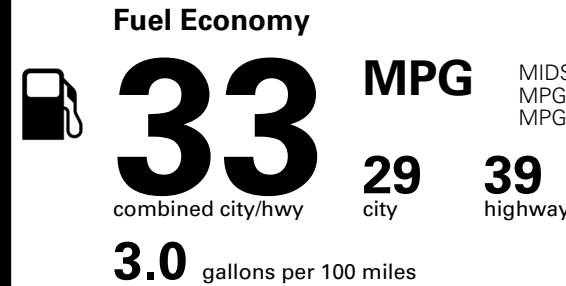

INLAND FREIGHT AND HANDLING \$ 1,245.00

TOTAL MANUFACTURER'S SUGGESTED RETAIL PRICE ▶ \$ 25,030.00

TOTAL ADDITIONAL WEIGHT:

*Additional terms and conditions apply.
 **Kia Connect may be currently unavailable for some Model Year 2022 and newer vehicles sold or purchased in Massachusetts; please see owners.kia.com for more information.
 NOTE: When you purchase this vehicle, Kia America, Inc. collects personal information you provide to the dealership. For information on our collection and use of personal information and your rights, please see our Privacy Policy on www.kia.com.

EPA DOT Fuel Economy and Environment

Gasoline Vehicle

MIDSIZE CARS range from 15 to 139 MPG. The best vehicle rates 146 MPGe.

You save \$1,000
 in fuel costs over 5 years compared to the average new vehicle.