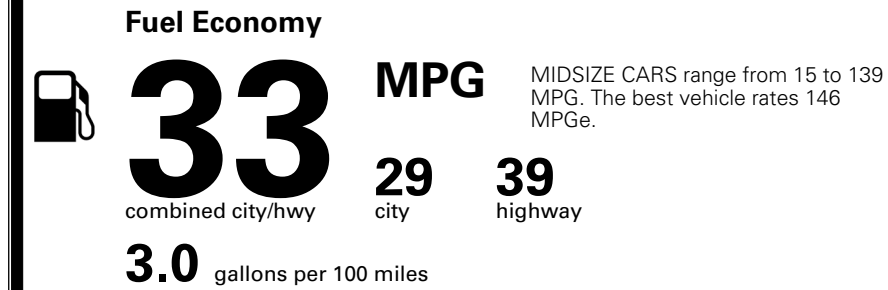

INLAND FREIGHT AND HANDLING \$ 1,245.00

TOTAL MANUFACTURER'S SUGGESTED RETAIL PRICE ▶ \$ 25,030.00

TOTAL ADDITIONAL WEIGHT:

*Additional terms and conditions apply.
 **Kia Connect may be currently unavailable for some Model Year 2022 and newer vehicles sold or purchased in Massachusetts; please see owners.kia.com for more information.
 NOTE: When you purchase this vehicle, Kia America, Inc. collects personal information you provide to the dealership. For information on our collection and use of personal information and your rights, please see our Privacy Policy on www.kia.com.

EPA DOT Fuel Economy and Environment

Gasoline Vehicle

You save \$1,000
 in fuel costs over 5 years compared to the average new vehicle.

Annual fuel cost \$1,500

Actual results will vary for many reasons, including driving conditions and how you drive and maintain your vehicle. The average new vehicle gets 29 MPG and costs \$8,500 to fuel over 5 years. Cost estimates are based on 15,000 miles per year at \$ 3.30 per gallon. MPGe is miles per gasoline gallon equivalent. Vehicle emissions are a significant cause of climate change and smog.