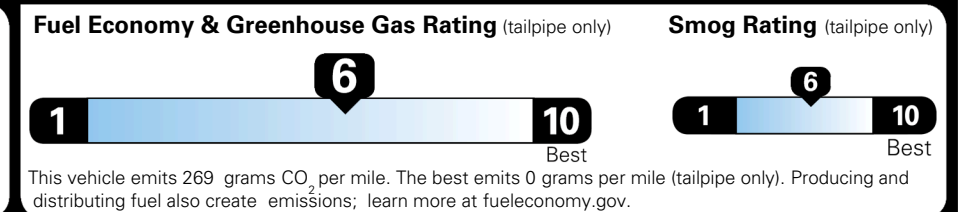

Included
 Included
 Included
 Included
 Included
 Included

ADDITIONAL INSTALLED EQUIPMENT:
 (In addition to or in place of standard features)
 Snow White Pearl Paint

\$395.00

MSRP INCLUDING OPTIONS \$ 23,785.00

INLAND FREIGHT AND HANDLING \$ 1,245.00

TOTAL MANUFACTURER'S SUGGESTED RETAIL PRICE ▶ \$ 25,030.00

TOTAL ADDITIONAL WEIGHT:

*Additional terms and conditions apply.
 **Kia Connect may be currently unavailable for some Model Year 2022 and newer vehicles sold or purchased in Massachusetts; please see owners.kia.com for more information.
 NOTE: When you purchase this vehicle, Kia America, Inc. collects personal information you provide to the dealership. For information on our collection and use of personal information and your rights, please see our Privacy Policy on www.kia.com.

EPA DOT Fuel Economy and Environment

Gasoline Vehicle

You save \$1,000
 in fuel costs over 5 years compared to the average new vehicle.

Annual fuel cost \$1,500

Actual results will vary for many reasons, including driving conditions and how you drive and maintain your vehicle. The average new vehicle gets 29 MPG and costs \$8,500 to fuel over 5 years. Cost estimates are based on 15,000 miles per year at \$ 3.30 per gallon. MPGe is miles per gasoline gallon equivalent. Vehicle emissions are a significant cause of climate change and smog.