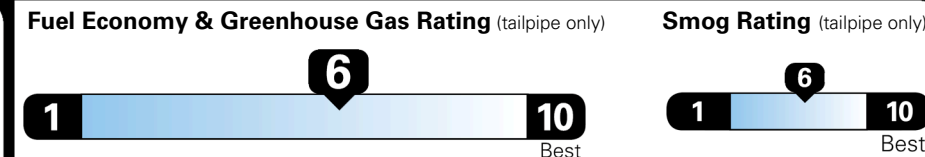

TOTAL ADDITIONAL WEIGHT:

**EPA DOT Fuel Economy and Environment**

**Gasoline Vehicle**

**You save \$1,000**  
 in fuel costs over 5 years compared to the average new vehicle.

**Annual fuel cost \$1,500**

Actual results will vary for many reasons, including driving conditions and how you drive and maintain your vehicle. The average new vehicle gets 29 MPG and costs \$8,500 to fuel over 5 years. Cost estimates are based on 15,000 miles per year at \$ 3.30 per gallon. MPGe is miles per gasoline gallon equivalent. Vehicle emissions are a significant cause of climate change and smog.