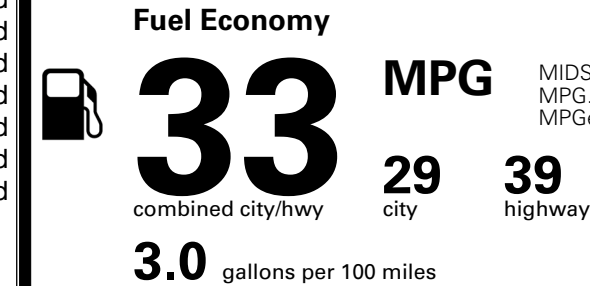

\$ 1,245.00

TOTAL MANUFACTURER'S SUGGESTED RETAIL PRICE ▶

\$ 24,635.00

TOTAL ADDITIONAL WEIGHT:

EPA DOT Fuel Economy and Environment

Gasoline Vehicle

MIDSIZE CARS range from 15 to 139 MPG. The best vehicle rates 146 MPGe.

You save \$1,000
 in fuel costs over 5 years compared to the average new vehicle.

Annual fuel cost \$1,500

This vehicle emits 269 grams CO₂ per mile. The best emits 0 grams per mile (tailpipe only). Producing and distributing fuel also create emissions; learn more at fueleconomy.gov.