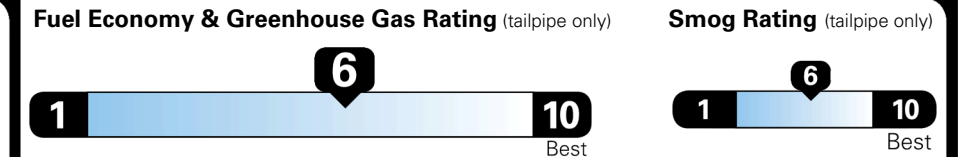

This vehicle emits 269 grams CO₂ per mile. The best emits 0 grams per mile (tailpipe only). Producing and distributing fuel also create emissions; learn more at fueleconomy.gov.

Actual results will vary for many reasons, including driving conditions and how you drive and maintain your vehicle. The average new vehicle gets 29 MPG and costs $8,500 to fuel over 5 years. Cost estimates are based on 15,000 miles per year at $ 3.30 per gallon. MPGe is miles per gasoline gallon equivalent. Vehicle emissions are a significant cause of climate change and smog.

fueleconomy.gov

Calculate personalized estimates and compare vehicles

GOVERNMENT 5-STAR SAFETY RATINGS

Overall Vehicle Score ★ ★ ★ ★ ★

Based on the combined rating of frontal, side and rollover. Should ONLY be compared to other vehicles of similar size and weight.

Frontal Driver ★ ★ ★ ★ ★

Crash Passenger ★ ★ ★ ★ ★

Based on the risk of injury in a frontal impact. Should ONLY be compared to other vehicles of similar size and weight.

Side Front seat ★ ★ ★ ★ ★

Crash Rear seat ★ ★ ★ ★ ★

Star ratings based on the risk of injury in a side impact.

Rollover ★ ★ ★ ★ ★

Star ratings based on the risk of rollover in a single-vehicle crash.

Star ratings range from 1 to 5 stars (★★★★★) with 5 being the highest.

Source: National Highway Traffic Safety Administration (NHTSA).

www.safercar.gov or 1-888-327-4236

Manufacturer's suggested retail price includes Manufacturer's recommended pre-delivery service. License and title fees, state and local taxes and other dealer installed options and accessories are not included in the manufacturer's suggested retail price.

PARTS CONTENT INFORMATION

FOR VEHICLES IN THIS CAR LINE U.S./CANADIAN PARTS CONTENT: 20 %

MAJOR SOURCES OF FOREIGN PARTS:
MEXICO: 45%
KOREA: 30%

NOTE: PARTS CONTENT DOES NOT INCLUDE FINAL ASSEMBLY, DISTRIBUTION, OR OTHER NON-PARTS COSTS.

FOR THIS VEHICLE FINAL ASSEMBLY POINT:
PESQUERIA, NL, MEXICO

COUNTRY OF ORIGIN
ENGINE (MOTOR): USA
TRANSMISSION: MEXICO

*Additional terms and conditions apply.

**Kia Connect may be currently unavailable for some Model Year 2022 and newer vehicles sold or purchased in Massachusetts; please see owners.kia.com for more information.

NOTE: When you purchase this vehicle, Kia America, Inc. collects personal information you provide to the dealership. For information on our collection and use of personal information and your rights, please see our Privacy Policy on www.kia.com.